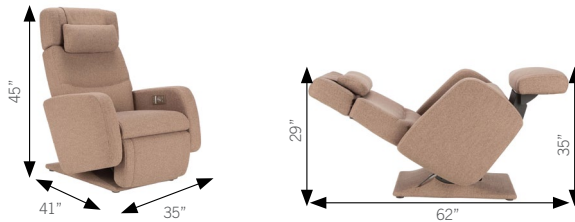

PC8500
PROZero™

SURRENDER INTO RELAXATION

Meet the newest introduction to the Perfect Chair® collection, the PC-8500. With its unprecedented range of motion, it provides more recline positions than any other chair. Like all of our Perfect Chair recliners, the PC-8500 has a smooth power recline transcending you into the precise doctor-recommended neutral posture position we call ZeroG®. The breakthrough feature unique to the PC-8500 is the PROZero™ mode that reclines you into a deeper relaxation position beyond ZeroG, improving circulation and relieving muscle tension, soreness and fatigue. Only the precision-crafted PC-8500 takes wellness and comfort to the next degree to further ease pressure off the spine and elevate your legs to a higher level.

PC-8500

human touch®

FEATURES:

- A precise zero-gravity experience through Human Touch ZeroG Technology
- Dual motor for independent back and leg rest adjustment
- One-touch zero-gravity (Go To Zero)
- Built-in ergonomic control panel with 2 personal memory settings
- Battery back-up to safely restore chair upright in a power outage

Performance Tweed

Pepper	PC-8500-100-001
Flax	PC-8500-100-003

Top-Grain Leather

Oscuro	PC-8500-100-006
Barista	PC-8500-100-007
Sabbia	PC-8500-100-008

DIMENSIONS

3-Year Limited Warranty

REAL ZERO-GRAVITY

Only the precision-crafted PC-8500 takes wellness and comfort to the next degree to further ease pressure off the spine in zero-gravity. The PC-8500's unique PROZero™ mode elevates the feet above the head to improve circulation with an extended range of motion to deliver added benefits.

Zero-Gravity

The neutral-posture position designed to relieve muscle tension, improve blood circulation, and decompress the spine.

PROZero Mode

Go **BEYOND** zero-gravity to experience an unprecedented range of motion of recline and elevated leg positions.