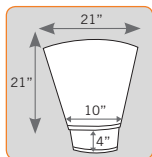

*Available in Maple, Walnut and Dark Walnut finish.*

Our two-level, suspended spanner wedge table connects directly between two Perfect Chairs, allowing you to create your own unique home theater ensemble. Use wedge tables to connect a group of chairs in a graceful arc.