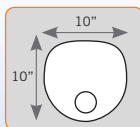

accessories

The **Perfect** way to enhance your Perfect Chair®.

Designed to secure your laptop, iPad®, book or papers in place at the perfect height for the ultimate in ergonomic productivity.

Available in Maple, Walnut and Dark Walnut finish.

Our two-level, suspended spanner wedge table connects directly between two Perfect Chairs, allowing you to create your own unique home theater ensemble. Use wedge tables to connect a group of chairs in a graceful arc.

Available in Maple, Walnut and Dark Walnut finish.

Snacks and beverages are right at hand. Because once you sit in your Perfect Chair, you're not going to want to get up.

Available in Maple, Walnut and Dark Walnut finish.