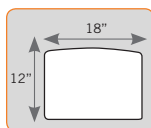

*Available in Maple, Walnut and Dark Walnut finish.*

Our two-level, suspended spanner wedge table connects directly between two Perfect Chairs, allowing you to create your own unique home theater ensemble. Use wedge tables to connect a group of chairs in a graceful arc.