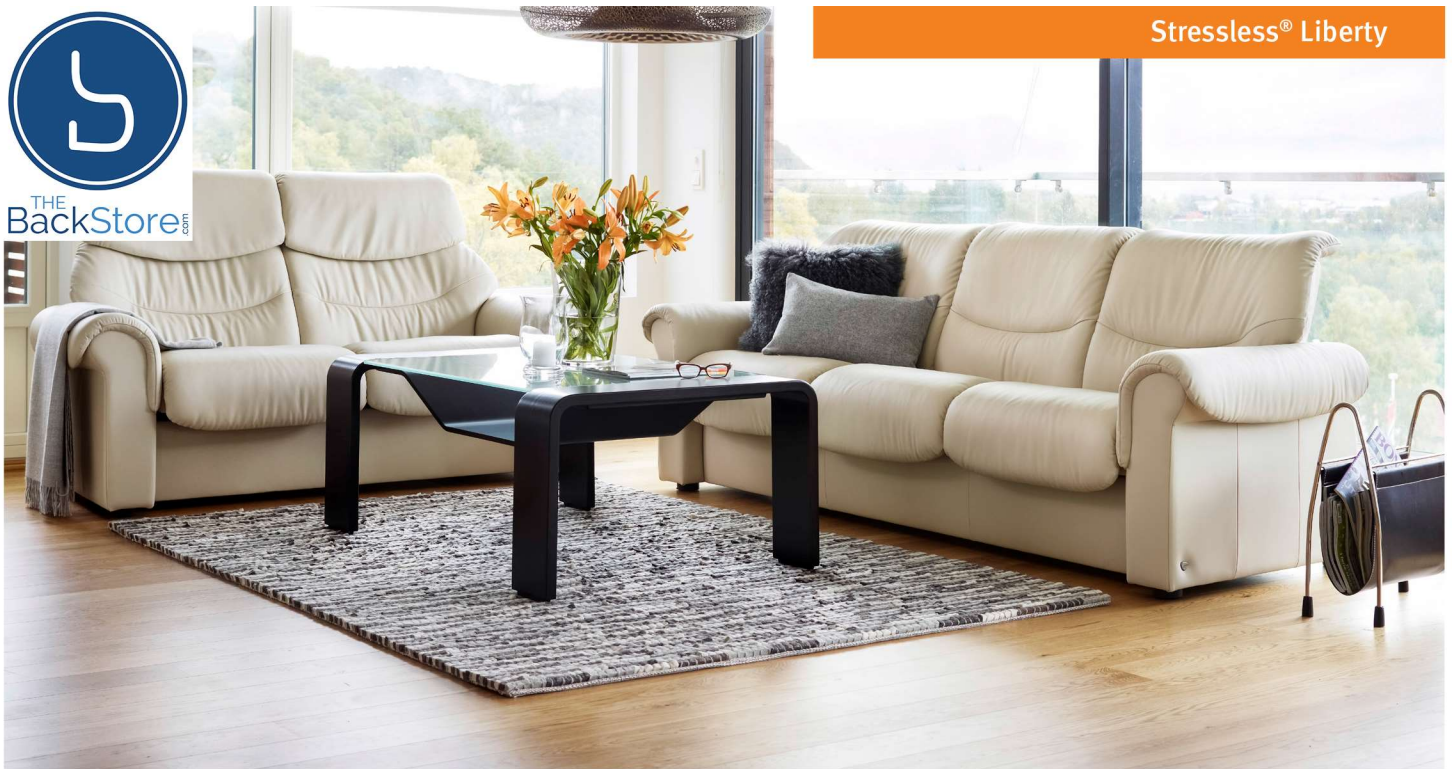

Stressless® Liberty

Stressless Liberty Low-back

Stressless Liberty High-back

THE INNOVATORS OF COMFORT™

Stressless® Liberty - Measurements (inches)

Item no.	Model	Width	Height	Depth	Seat Height	Seat Depth
1290020	Liberty 2 Seat - Low	70.1	34.6	34.6	17.7	20.7
1290030	Liberty 3 Seat - Low	95.3	34.6	34.6	17.7	20.7
1289020	Liberty 2 Seat - High	70.1	40.9 - 44.9	34.6	17.7	20.7
1289030	Liberty 3 Seat - High	95.3	40.9 - 44.9	34.6	17.7	20.7

The Stressless Liberty sofa is built with perforated foam molded directly over the frame. The indentations in our new Comfort-Zones technology allows your body to sink deeper into the seat, giving you an enhanced feeling of personal comfort. An additional pad of soft space-age foam ensures optimum comfort. The super-soft polyester fiber cushions your body and ensures an attractive look.