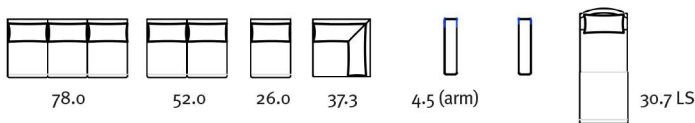

Stressless® E600

Stressless E600

THE INNOVATORS OF COMFORT™

Stressless® E600 - Measurements (inches)

Item no.	Model		Width	Height	Depth	Seat Height	Seat Depth
1413020	E600	2 seat	61.0	33.5	37.8	18.1	22.0
1413030	E600	3 Seat	87.0	33.5	37.8	18.1	22.0
1413200	E600	Long Seat	39.8	33.5	74.0		

Leg Options: Steel Leg Round 80mm, 110mm, 140mm - Wood Leg Round 80mm, 110mm, 140mm

Innovative and modern, the Stressless E600 is more beautiful than you can imagine and more comfortable than you can conceive. In addition to the design and quality that Stressless sofas are famous for, the E600 is equipped with the Stressless patented ErgoAdapt® system. Created by Stressless, ErgoAdapt allows the cushion of the sofa to tilt down automatically the moment you take a seat placing your body in the perfect sitting position.